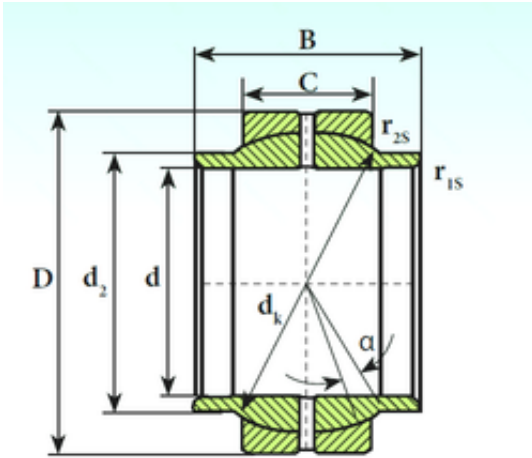

CT?BEARING-SINGAPORE LTD.

30 mm x 47 mm x 30 mm ISB GEEW 30 ES
plain bearings

Bearing No. GEEW 30 ES

Size	30x47x30 mm
Bore Diameter	30 mm
Outer Diameter	47 mm
Width	30 mm
d	30 mm
D	47 mm
B	30 mm
C	18 mm
d2	34 mm
Angle	4 °
Weight	0,168 Kg
Basic dynamic load rating (C)	62 kN

GEEW 30 ES Bearing 2D drawings and 3D CAD models